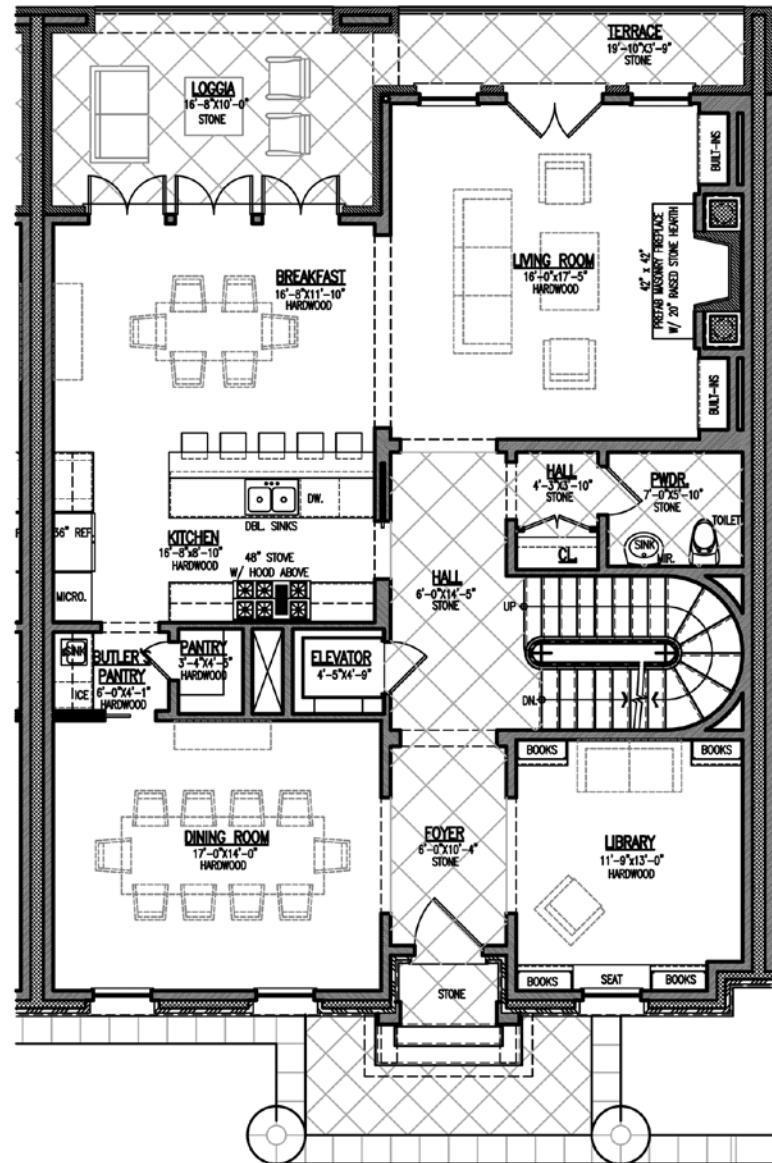

Interior Residence - Unit Number 2640-6

Lower Level
Heated Area 691 Sq. ft.

Main Level
Heated Area 1,672 Sq. ft.