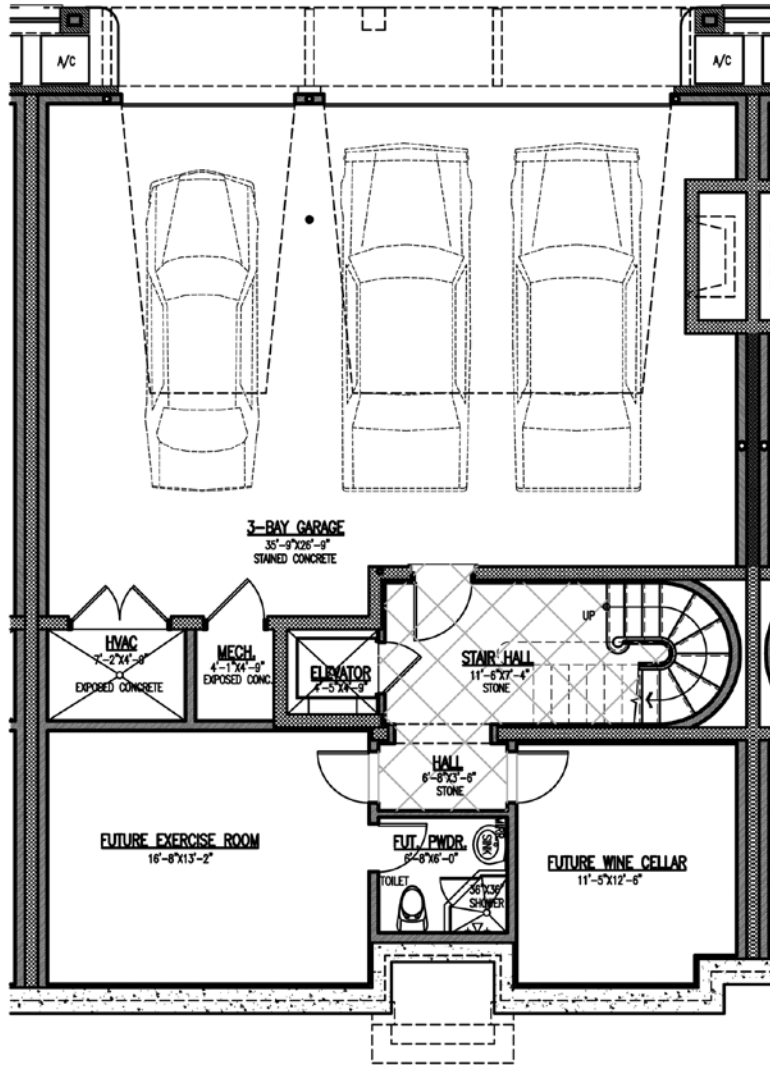

Interior Residence - Unit Number 2640-6

Lower Level
Heated Area 691 Sq. ft.

Main Level
Heated Area 1,672 Sq. ft.